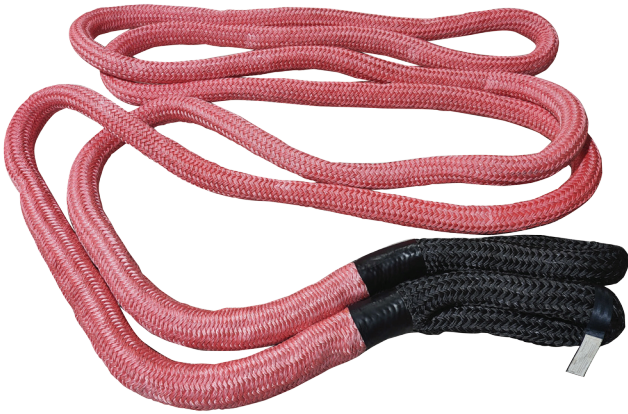

Mongoose® Classic Recovery Strop

12 Strand UHMwPE Vehicle Recovery Strop with soft eye each end

FEATURES / BENEFITS

- Heavy Duty Polyester protective jacket with UHMwPE core
- Urethane coated jacket and eyes
- Reinforced eyes
- High strength to weight ratio
- Lightweight, flexible, with minimal elongation and recoil
- Certified with individual serial number

RANGE / TECHNICAL

- 30 tonne - 300 tonne
- Available from 6m - 15m lengths

APPLICATIONS

- Light, Medium and Heavy vehicle towing and recovery
- Leisure Marine
- Mining
- Civil
- Farming
- Offshore
- Military

RANGE

Product Code	Description	Net Weight (kg)
RBRY30T06C	MONGOOSE CLASSIC RECOVERY STROP 30TNX6M	4.5
RBRY30T10C	MONGOOSE CLASSIC RECOVERY STROP 30TNX10M	8
RBRY50T06C	MONGOOSE CLASSIC RECOVERY STROP 50TNX6M	8.3
RBRY50T10C	MONGOOSE CLASSIC RECOVERY STROP 50TNX10M	12
RBRY50T15C	MONGOOSE CLASSIC RECOVERY STROP 50TNX15M	16.5
RBRY70T06C	MONGOOSE CLASSIC RECOVERY STROP 70TNX6M	11.2
RBRY70T10C	MONGOOSE CLASSIC RECOVERY STROP 70TNX10M	15.5
RBRY70T15C	MONGOOSE CLASSIC RECOVERY STROP 70TNX15M	19.5
RBRY100T6C	MONGOOSE CLASSIC RECOVERY STROP 100TNX6M	13
RBRY100T10C	MONGOOSE CLASSIC RECOVERY STROP 100TNX10M	20
RBRY100T15C	MONGOOSE CLASSIC RECOVERY STROP 100TNX15M	29
RBRY150T10C	MONGOOSE CLASSIC RECOVERY STROP 150TNX10M	34
RBRY150T15C	MONGOOSE CLASSIC RECOVERY STROP 150TNX15M	48
RBRY200T15C	MONGOOSE CLASSIC RECOVERY STROP 200TNX15M	53
RBRY300T15C	MONGOOSE CLASSIC RECOVERY STROP 300TNX15M	75